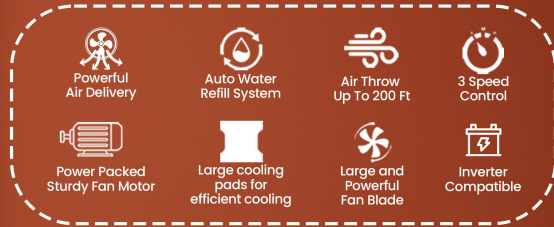

WILDAIR

Air Cooler

TENT THUNDER

Air Cooler

FEATURES

750 Watts

Air Flow
14500m³/h

Castor
Wheels

Auto Swing

Fan Size
30 Inches

Garden Hose Connection - Yes
Water Tanks →