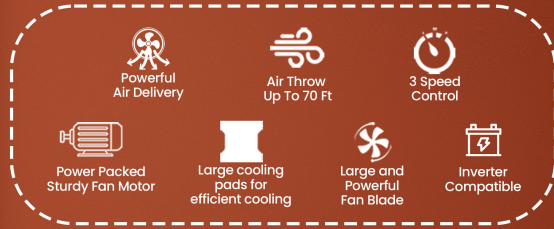

WILDAIR

Air Cooler

ICE KINGDOM

Air Cooler

FEATURES

200 Watts

Air Flow
6050m³/h

Wheels

Auto Swing

Fan Size
18 Inches

Garden Hose Connection - Yes
Water Tanks →